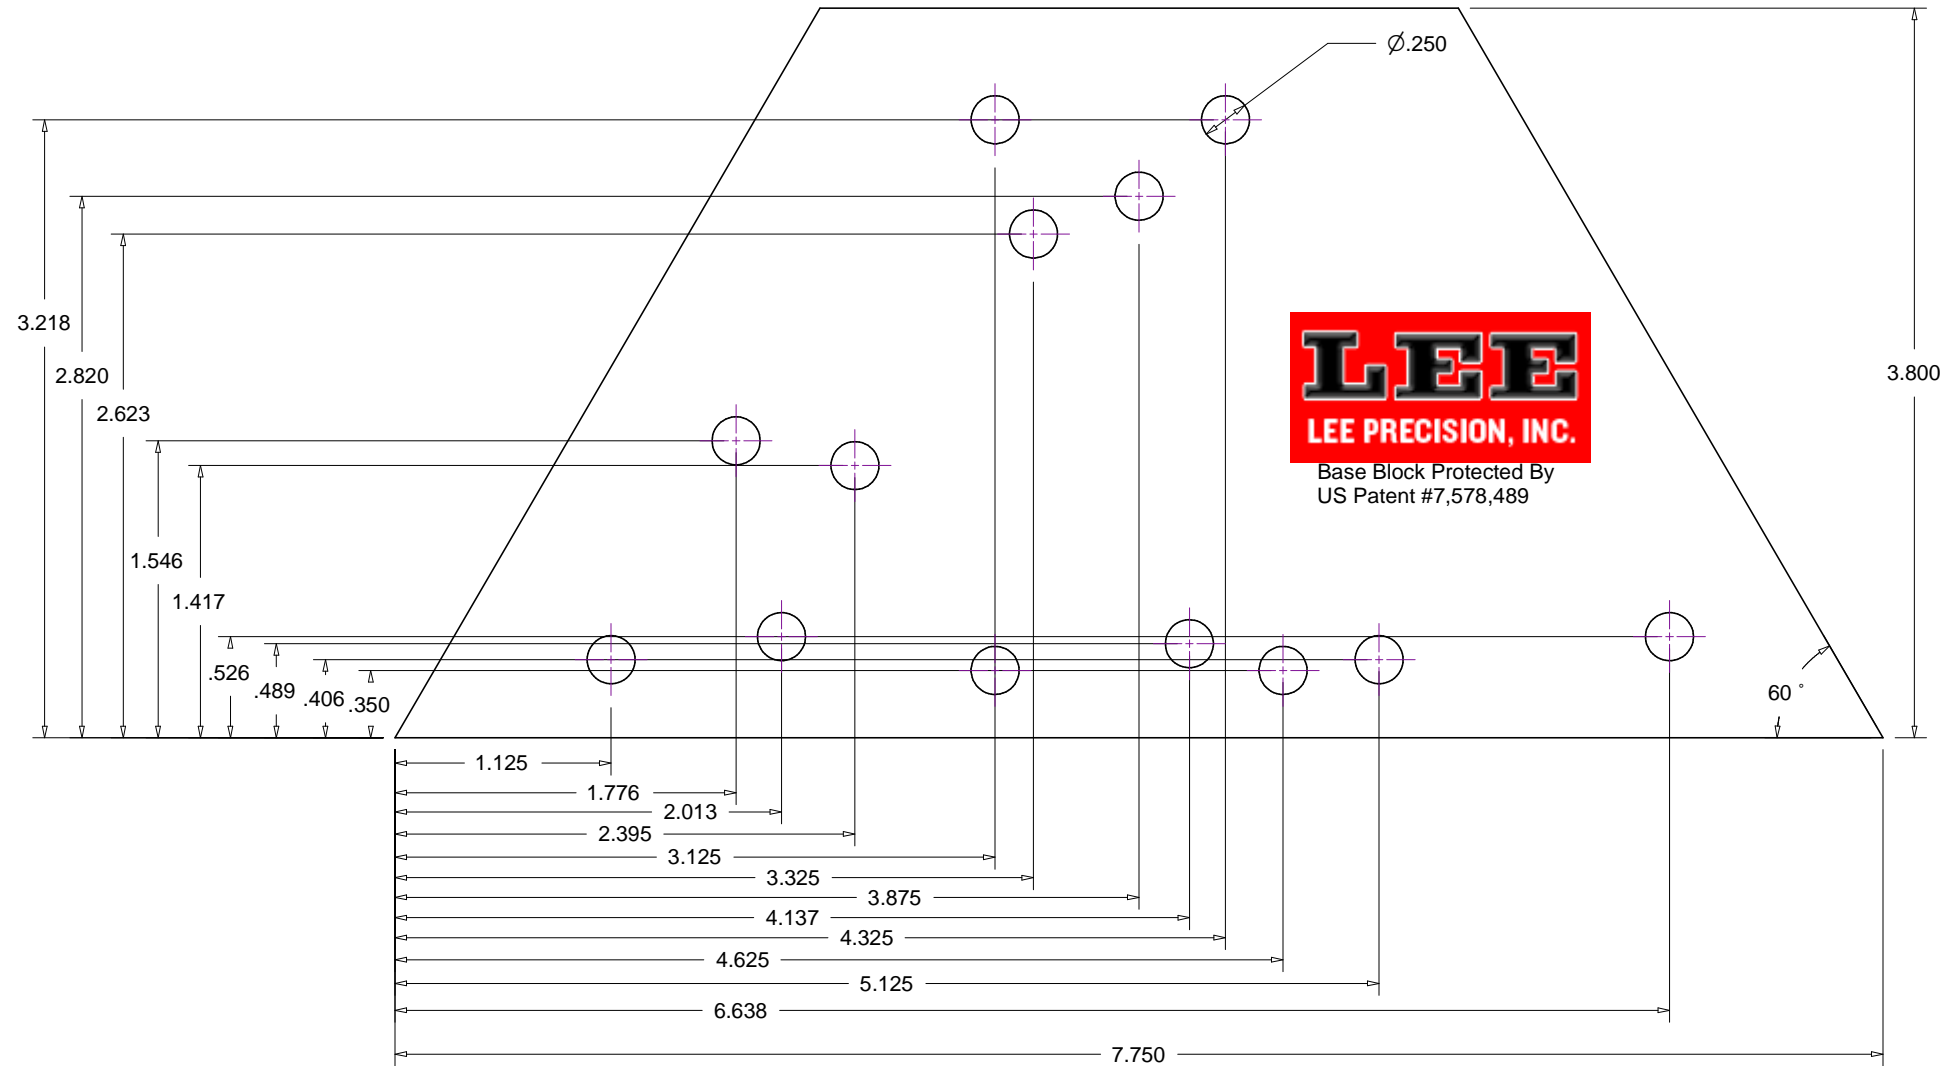

# LEE BENCH PLATE MASTER TEMPLATE

4275 HIGHWAY U  
HARTFORD WISCONSIN 53027  
262-673-3075 Voice  
262-673-9273 FAX